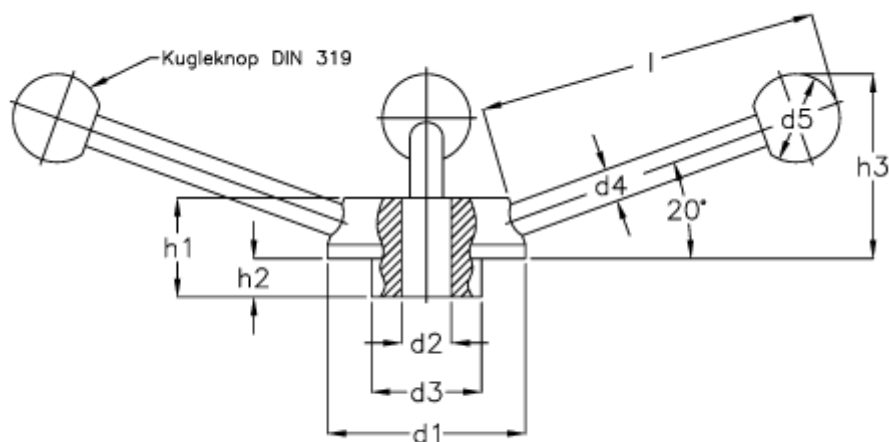

Article number: 20472221

Description: E+G Handwheel
GN 213-50-B 12

Measures

$d1 = 50$
 $d2 = B 12$
 $d3 = 28$
 $d4 = 8$
 $d5 = 20$
 $H1 = 26$
 $H2 = 9$
 $l = 82$